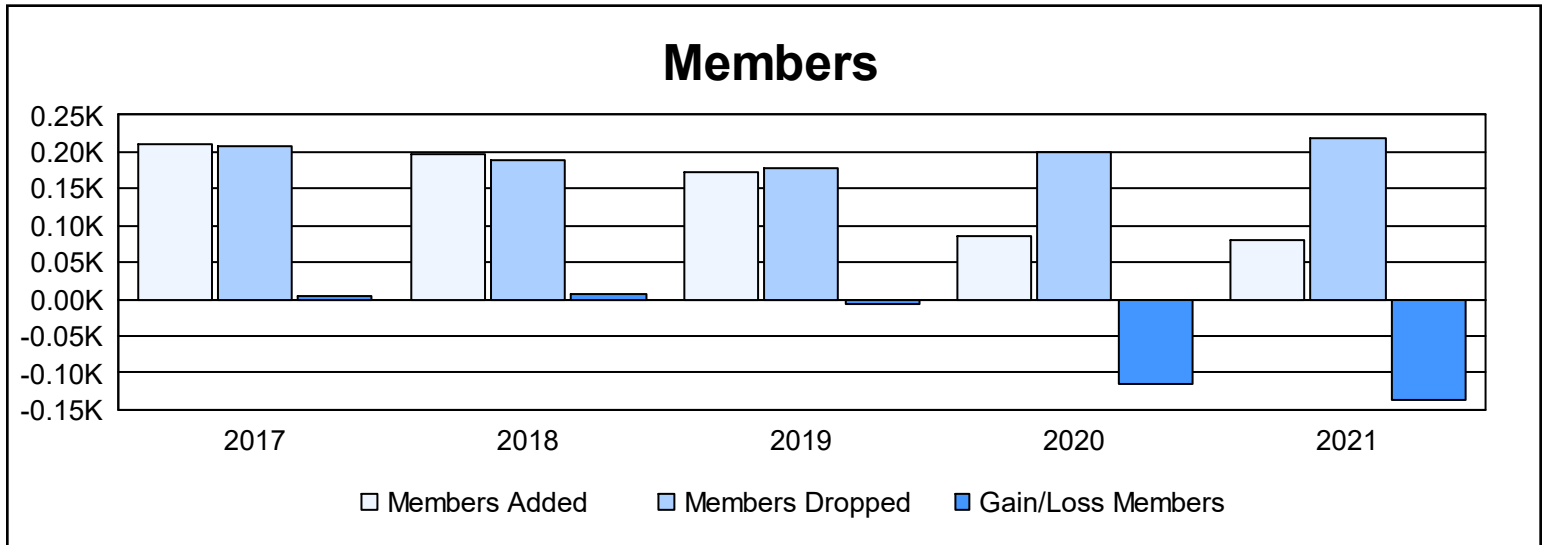

Year	New Clubs	Dropped Clubs	Gain/ Loss Clubs	New Members	Charter Members	Reinstate Members	Transfer Members	Total Member Added	Total Members Dropped	Gain/ Loss Members
2016-2017	0	1	-1	204	1	3	2	210	207	3
2017-2018	1	0	1	157	28	6	6	197	190	7
2018-2019	0	1	-1	165	1	2	4	172	178	-6
2019-2020	0	2	-2	80	0	6	0	86	200	-114
2020-2021	0	2	-2	71	0	6	4	81	218	-137
<b>Average</b>	<b>0</b>	<b>1</b>	<b>-1</b>	<b>135</b>	<b>6</b>	<b>5</b>	<b>3</b>	<b>149</b>	<b>199</b>	<b>-49</b>

### Membership Composition June 2021 Cumulative