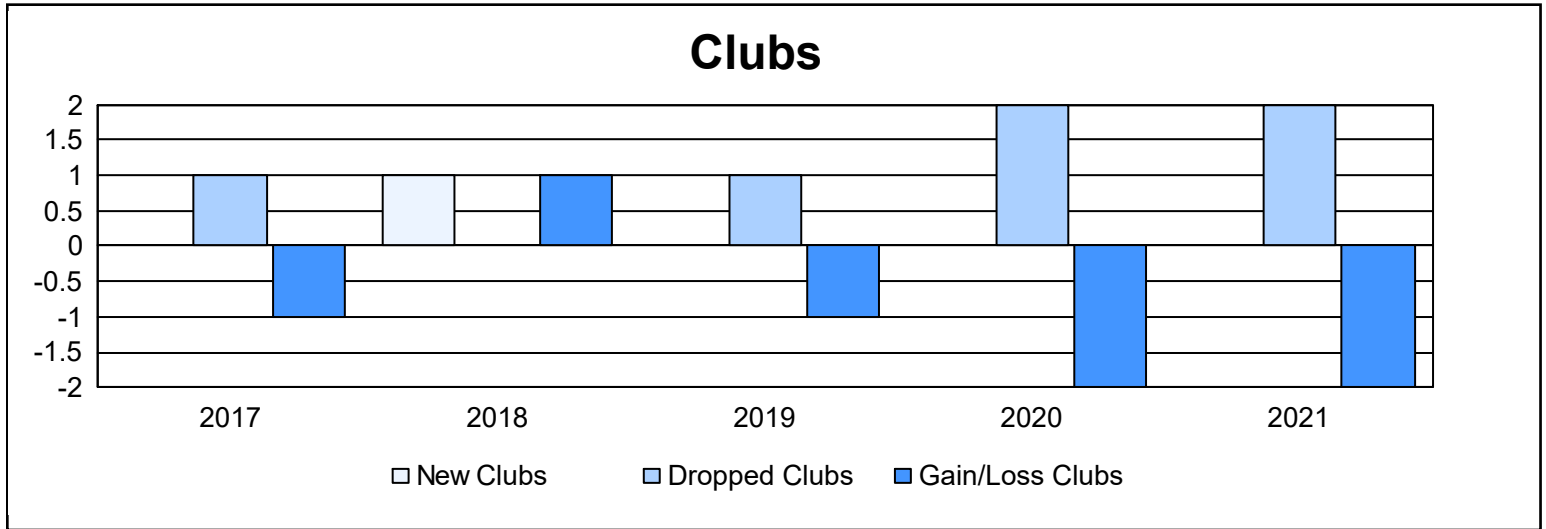

Year	New Clubs	Dropped Clubs	Gain/ Loss Clubs	New Members	Charter Members	Reinstate Members	Transfer Members	Total Member Added	Total Members Dropped	Gain/ Loss Members
2016-2017	0	1	-1	204	1	3	2	210	207	3
2017-2018	1	0	1	157	28	6	6	197	190	7
2018-2019	0	1	-1	165	1	2	4	172	178	-6
2019-2020	0	2	-2	80	0	6	0	86	200	-114
2020-2021	0	2	-2	71	0	6	4	81	218	-137
<b>Average</b>	<b>0</b>	<b>1</b>	<b>-1</b>	<b>135</b>	<b>6</b>	<b>5</b>	<b>3</b>	<b>149</b>	<b>199</b>	<b>-49</b>

### Membership Composition June 2021 Cumulative